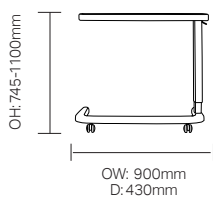

teal

Infiniti / OBIN02

Infiniti overbed table with sleek, sturdy design, horseshoe base and infection control features.

Standard Features

- Overbed table with White KYDEX® or Natural Beech fixed top, contoured to stop liquid spills
- Smooth surfaces for infection control
- Smooth gas assisted rise and fall column with anti-entrapment feature
- Horseshoe base - allows usage around a chair or over a bed
- High quality cast base with anti-bacterial finish and smooth, sealed underside
- Non marking twin wheel castors allow easy repositioning

Optional Features

- Locking castors
- White or grey column and KYDEX® or Natural Beech vinyl wrap top options

Dimensions

FINISH OPTIONS

White or Grey column
White, Grey KYDEX® top
or Natural Beech top