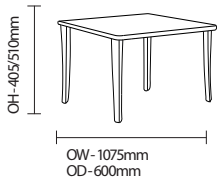

DIMENSIONS