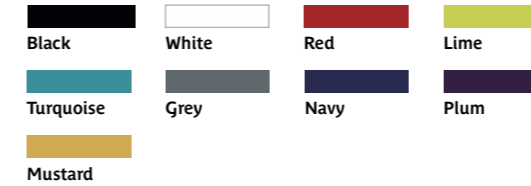

SEATING FINISHES

ORION (FRAME)

For full range of fabric options for Orion click [here](#).

ROKU® MOULDED COLLECTION

*Iron Gate finish is standard on selected products: Roku® Emi, Roku® Kimi Chairs, Roku® Oyster Tables, Roku® Marna Chairs, Roku® Bedroom Furniture - RKBD01, RKBD02, RKBS01, RKWU01, RKWU02, RKDK01. Minimum order quantities apply on non-standard colours. MOQ of 5 units per finish ordered.

All of the 10 colours options shown above are available on Roku® Keata, Roku® Tub, Roku® Table, Button Table & Stool (no MOQ applies).

SEATING FINISHES

ZOLA

VOX

BREEZE