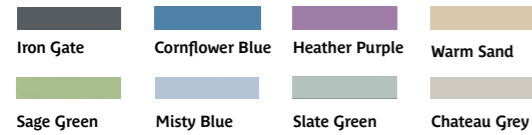

ROKU® MOULDED COLLECTION