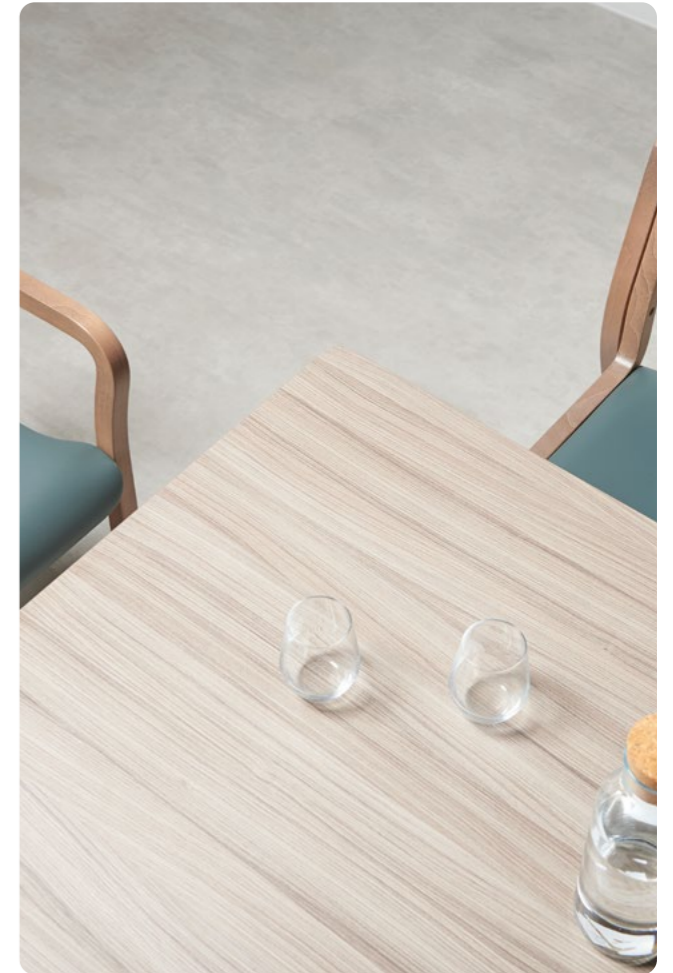

Duck Egg (DE) **Midnight (MN)**

SEATING FINISHES

SALUS PATIENT SEATING

SEATING FINISHES

OLIVIA (FRAME)

For full range of fabric options for Olivia click [here](#).

TOLERO (FRAME)

For full range of fabric options for Tolero click [here](#).