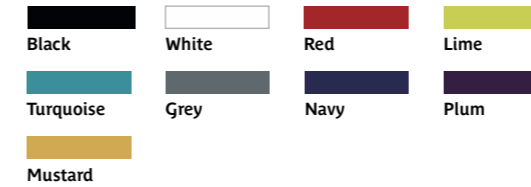

Kendal Oak (KO) **Lancaster Oak (LA)** **White Oak (HW)** **Natural Halifax Oak (HN)**

Tobacco Oak (HT) **Shorewood (SD)** **Natural Beech (NB)**

White (WH) **Cashmere (CE)** **Cobble Grey (CG)** **Cream (CR)**

All of the 10 colours options shown above are available on Roku® Keata, Roku® Tub, Roku® Table, Button Table & Stool (no MOQ applies).

SEATING FINISHES

ZOLA

VOX

BREEZE

WARD FURNITURE FINISHES

CASCADE BEDSIDE LOCKER

Drawers & Door colour options:

Aqua

Top Colour options:

Body White as standard (Royal, Pebble, White, Aqua drawers & doors).

Natural Beech body with matching Beech drawers and doors.

AFFINITI BEDSIDE LOCKER

INFINITI OVERBED TABLES

Top Colour options:

Moulded Top Colour options:

Column & Base Colour options: