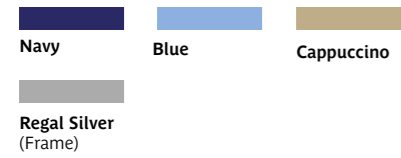

SEATING FINISHES

SALUS PATIENT SEATING

SEATING FINISHES

OLIVIA (FRAME)