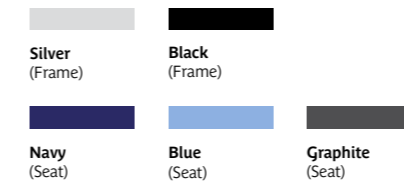

Kendal Oak (KO) **Lancaster Oak (LA)** **White Oak (HW)** **Natural Halifax Oak (HN)**

Tobacco Oak (HT) **Shorewood (SD)** **Natural Beech (NB)**

White (WH) **Cashmere (CE)** **Cobble Grey (CG)** **Cream (CR)**

TRIO (FRAME)

For full range of fabric options for Trio click [here](#).

QUAD (FRAME)

For full range of fabric options for Quad click [here](#).

ADEO

SEATING FINISHES

ORION (FRAME)

For full range of fabric options for Orion click [here](#).

ROKU® MOULDED COLLECTION

*Iron Gate finish is standard on selected products: Roku® Emi, Roku® Kimi Chairs, Roku® Oyster Tables, Roku® Marna Chairs, Roku® Bedroom Furniture - RKBD01, RKBD02, RKBS01, RKWU01, RKWU02, RKDK01. Minimum order quantities apply on non-standard colours. MOQ of 5 units per finish ordered.

All of the 10 colours options shown above are available on Roku® Keata, Roku® Tub, Roku® Table, Button Table & Stool (no MOQ applies).

SEATING FINISHES

ZOLA

VOX

BREEZE

WARD FURNITURE FINISHES

CASCADE BEDSIDE LOCKER