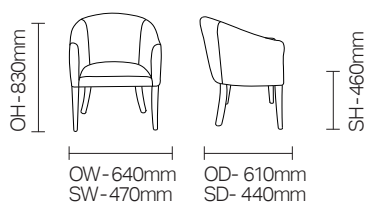

Valentino/TSVA01

Valentino is at home in any location; a compact and stylish seating option that can bring a touch of glamour to your room.

Standard Features

- Valentino tub chair
- Comfortable fixed waterfall seat
- Elegant tapered leg
- Quality, solid Birch frame construction

Optional Features

- 2 Seater sofa option TSVA02
- Wood stain options

DIMENSIONS

FINISH OPTIONS

Leg stain options: