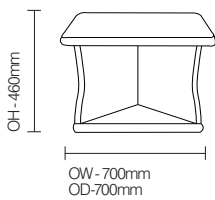

X-Frame Coffee Table /TAXF10X

X-Frame Cruciform security coffee table with square top.

Developed for use in mental health and challenging environments.

Standard Features

- X-Frame cruciform security coffee table -square
- Very heavy, solid and stable mortise and tenon construction
- 36mm Beech laminate top and cruciform base with bullnose edging
- Finished with a tough, clear Medicote lacquer
- Easy clean, scratch resistant and heat resistant laminate top

- Soft radiused corners for added safety
- No visible screws
- Security screws

Optional Features

- Finish options

DIMENSIONS

OPTIONS

Wood finishes