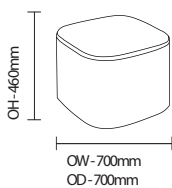

DIMENSIONS