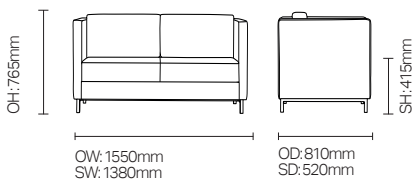

### Standard Features

- Dice 2 seater sofa
- Traditional carcass construction
- Fitted back cushions
- Fully upholstered
- Square tubular frame

## DIMENSIONS