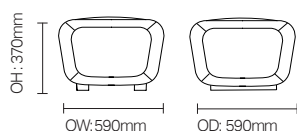

SSJM01X Jem Armchair
SSJM02X Jem 2 Seater Sofa
SSJM03X Jem 3 Seater Sofa
SSJM04X Jem Footstool