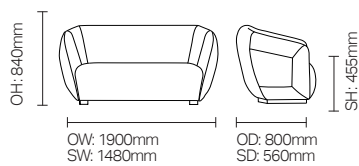

MODEL OPTIONS

1. SSJM01X Jem Armchair
   - SSJM02X Jem 2 Seater Sofa
   - SSJM03X Jem 3 Seater Sofa
   - SSJM04X Jem Footstool
2. ---