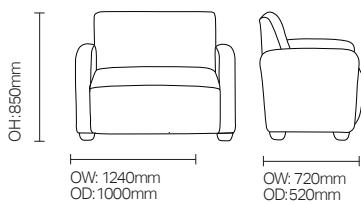

Suki/TSSU03

A compact 2-seater, ideal for interview rooms or smaller lounge areas.

Standard Features

- Suki compact 2 seater sofa
- Fixed waterfall seat cushion
- Low, solid security block feet
- Contemporary styling
- Standard, M or X specification options

Optional Features

- Complete upholstery with fully sealed seat to prevent concealment
- Piping and buttons
- Leg stain options

DIMENSIONS

MODEL OPTIONS

- | | |
|---------|---|
| TSSU02 | Suki Tub Chair - Standard Specification |
| TSSU02M | Suki Tub Chair - Enhanced Mental Health Specification (M) |
| TSSU02X | Suki Tub Chair - Extreme Environment Specification (X) |
| TSSU03 | Suki 2 Seater Sofa - Standard Specification |
| TSSU03M | Suki 2 Seater Sofa - Enhanced Mental Health Specification (M) |
| TSSU03X | Suki 2 Seater Sofa - Extreme Environment Specification (X) |