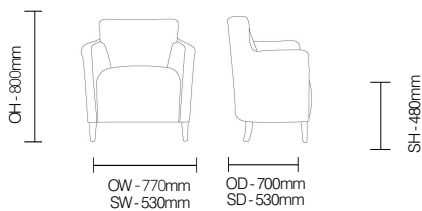

Christie / TSCH02

Christie is a family of low, medium, tub and high back chairs with enhanced specification option to suit challenging environments.

Standard Features

- Low back strengthened tub chair
- Distinctive contemporary styling
- Robust, durable high back chair with quality solid birch frame
- Curved supportive back
- Fixed, contoured waterfall seat
- Mental health specification (boarded seat and underside with security screws)

Optional Features

- Piping and buttons
- Complete upholstery - fully sealed seat
- Removable seat

Performance Standards

- BS EN 1022:2005
- BS EN 16139:2013

DIMENSIONS

FINISH OPTIONS

Leg stain options :

- Beech
- Pippy Oak
- Walnut