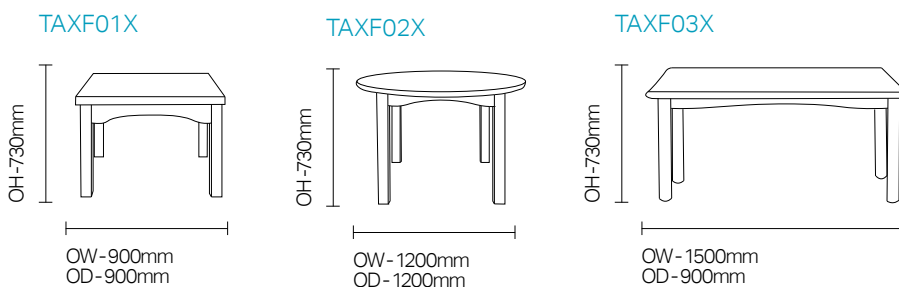

## S Frame Security Dining Table / TAXF01X / TAXF02X / TAXF03X

S-Frame Security Dining Tables  
 Strong, robust table range  
 with "X" Extreme Environment  
 Specification for safety and  
 security.

### Standard Features

- S-Frame Security Dining Table
- "X" Extreme Environment Specification for safety and security.
- Extremely durable with traditional underframe
- Security screws
- Soft, radiused corners for added safety
- Easy clean scratch and heat resistant 25mm laminate top

### DIMENSIONS