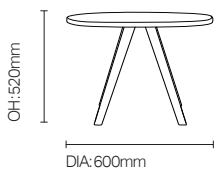

### Standard Features

- Tala round coffee table
- MFC top
- Solid Ash frame

## DIMENSIONS

---