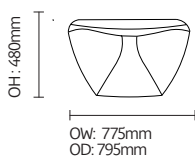

Optional Features

- Additional weighting options
- Colour options
- Matching tub chair TSRK21

Testing

- BS EN 16139:2013 strength & stability; severe contract use
- BS5852 Clause 12 IS5 (crib 5)

Dimensions