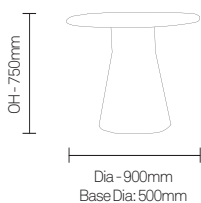

Optional Features

- Armouren top
- 15mm compact laminate top
- Chamfered edge option (edge 37)
- Round, soft square, 6-sided top options (900mm diameter only)

Model Options

TAPR01-9RD

Porcini Security Dining Table, Round Top
(Compact laminate & Armouren options)

TAPR01-9SQ

Porcini Security Dining Table, SquareTop
(Compact laminate & Armouren options)

TAPR01-9HEX

Porcini Security Dining Table, 6 sided top
(White Armouren only)

DIMENSIONS

FINISH OPTIONS

Base finish options: