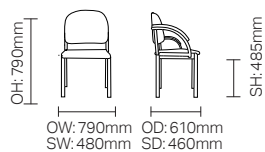

Optional Features

- Finished in Black or Silver, or optional Polished Chrome

Testing

- BS EN 16139:2013
- Recyclability: The range is 99% recyclable.

DIMENSIONS

FINISH OPTIONS

Frame finish options:

Black