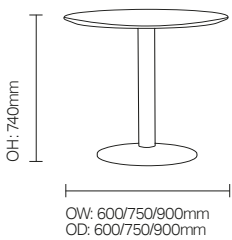

Pedestal Table/T58R

Dining height
pedestal table.

Standard Features

- Dining height pedestal table with round top
- Stained solid wood contrast colour 25mm tops
- Standard bullnose edge

Optional Features

- Top size options (600/750/900 square)
- Pedestal and base colour options: black or silver, chrome to order
- Wood stain options

DIMENSIONS

OPTIONS

Wood stain options:

Shadow Beech Beech Strata Oak Pippy Oak (pictured) Walnut Armati Wenge Black White Grey