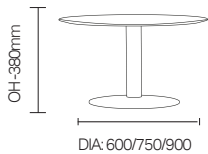

DIMENSIONS

FINISH OPTIONS

wood stain options:

- Beech (standard)
- Shadow Beech
- Strata Oak
- Pippy Oak
- Walnut
- Avola Grey
- Armati
- Wenge

- Black
- White

-

-

- Base options:

- Black
- Silver
- Chrome