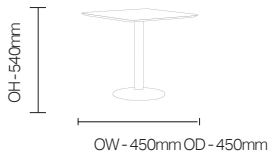

DIMENSIONS

FINISH OPTIONS

wood stain options:

- Beech (standard)
- Shadow Beech
- Strata Oak
- Pippy Oak
- Walnut
- Avola Grey
- Armati
- Wenge

- Black
- White

- Base options:

- Black
- Silver
- Chrome