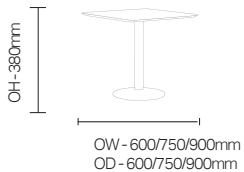

### Standard Features

- T57 coffee table
- Pedestal base with square top

## DIMENSIONS