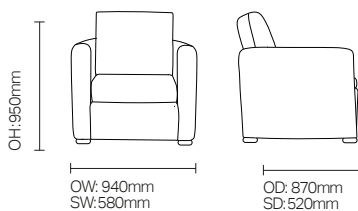

Tima/SSTI01

Supportive mid-height back with M and X specification options for challenging environments.

Standard Features

- Tima armchair
- Supportive mid-height back, wide tapered arms
- Deep filled comfort cushions
- stable, low height block feet
- Standard, M or X specification options

Optional Features

- Fixed seat cushion
- Weighting (medium and heavy)
- Leg stain options
- Solid wood glides
- Matching 2 and 3 seater sofa options

DIMENSIONS

MODEL OPTIONS

- SSTM01 Tima Armchair (Standard Specification)
- SSTM01M Tima Armchair (Enhanced Mental Health Specification)
- SSTM01X Tima Armchair (Extreme Environment Specification)

- SSTM02 Tima 2-Seater Sofa (Standard Specification)
- SSTM02M Tima 2-Seater Sofa (Enhanced Mental Health Specification)
- SSTM02X Tima 2-Seater Sofa (Extreme Environment Specification)

- SSTM03 Tima 3-Seater Sofa (Standard Specification)
- SSTM03M Tima 3-Seater Sofa (Enhanced Mental Health Specification)
- SSTM03X Tima 3-Seater Sofa (Extreme Environment Specification)