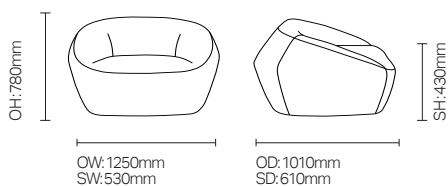

Roku® Asuka /SSRA01X

With low-back design and generous seating area Roku® Asuka features a fully sealed single piece seat and boarded underside and a low overall height to ensure clear lines of sight for care staff.

Part of the Roku® family.

Standard Features

- Roku® Asuka organically shaped armchair
- Low back design ensures clear line of sight
- Complete upholstery, fully sealed single piece seat
- Extreme environment specification as standard - fully boarded with security screws
- No visible staples or back tacking
- Flowing design with rounded corners - difficult to pick up and grasp
- Part of the Roku® family

Optional Features

- Additional weighting options

DIMENSIONS

MODEL OPTIONS

SSRA02X Roku Asuka 2.5 seater sofa

SSRA03X Roku Asuka 3.5 seater sofa