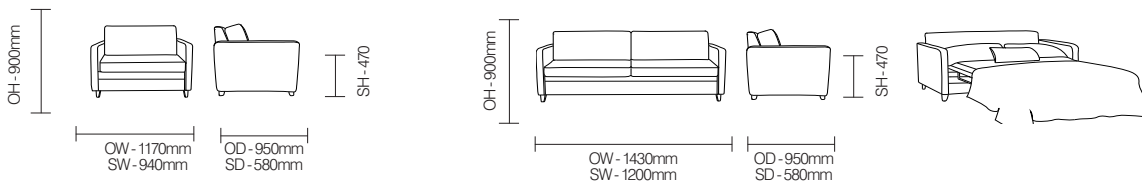

DIMENSIONS

FINISH OPTIONS

Leg stain options :

- Beech
- Pippy Oak
- Walnut
- Armati
- Shadow Beech