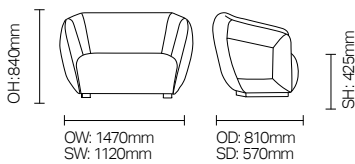

Jem/SSJM02X

Jem combines extremely robust construction with modern statement design; the angular lines and dynamic styling add interest to any day space.

Standard Features

- Jem 2 seater sofa
- Generous proportions create a sense of personal space
- Angular, faceted statement design
- Wooden glide foot
- Complete upholstery
- Extreme specification
- Suited for multi-environment use including CAMHS and young adults

Optional Features

- Available in a wide range of fabrics and vinyls
- Armchair, 3 Seater sofa and matching footstool options

DIMENSIONS

MODEL OPTIONS

- SSJM01X Jem Armchair
- SSJM02X Jem 2 Seater Sofa
- SSJM03X Jem 3 Seater Sofa
- SSJM04X Jem Footstool