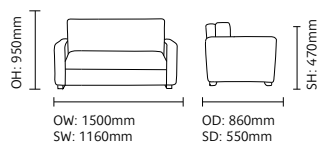

DIMENSIONS