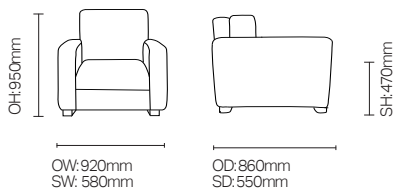

Corsica/SSCR01+

Corsica is a robust armchair with enhanced mental health specification options for use in care and challenging environments.

Standard Features

- Corsica fully upholstered armchair with fixed waterfall seat
- Plus + complete sealed upholstery
- Contemporary styling
- Quality construction
- Fixed, waterfall seat

Optional Features

- M Specification: Strengthened with boarded seat & underside & security screws. Suitable for use in medium secure environments. (SSCR01+M)
- X specification: fully boarded underside, seat, back, inner & outer. Non retractable security screws & bolts, no visible staples and no metal back tacking. (SSCR01+X)
- Additional weighting options
- 2 & 3 seater sofa options