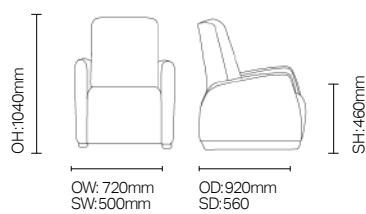

DIMENSIONS