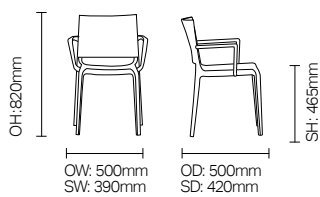

Tonina/RSTN02

Stylish, flexible and compact chair.
Inspired by shapes in nature,
designed exclusively by Claudio
Dondoli.

Standard Features

- Shatterproof, special biometric injection process to create strength
- 100% recycable arm chair
- Sold in multiple units of 4
- Stackable chair (6 high)
- Maximum user weight 115kg (18st)

Optional Features

- 6 colour options
- Side chair (RSTN01)

DIMENSIONS

OPTIONS

Colours:

Back to Black Touch of Grey Blue Skies Mellow Yellow Orange Crush White as Snow
