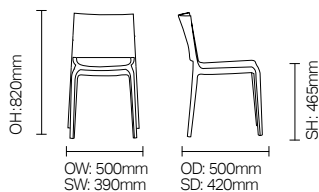

Tonina/RSTN01

Stylish, flexible and compact chair.
Inspired by shapes in nature,
designed exclusively by Claudio
Dondoli.

Standard Features

- Shatterproof, special biometric injection process to create strength
- 100% recycable chair
- Sold in multiple units of 4
- Stackable chair (6 high)
- Maximum user weight 115kg (18st)

Optional Features

- 6 colour options
- Armchair (RSTN02)

DIMENSIONS

OPTIONS

Colours:

Back to Black

Touch of Grey

Blue Skies