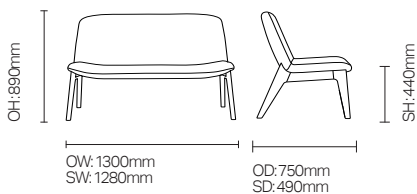

## Tala/RSTA02

Tala is a moulded foam soft seating range which makes the perfect style statement in reception areas, working environments or breakout areas.

### Standard Features

- Tala 2 Seater sofa
- Fully upholstered shell
- Solid Ash 4 leg frame

## DIMENSIONS