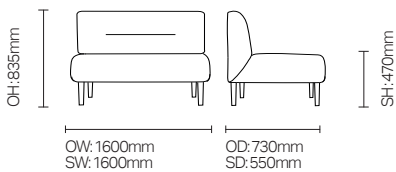

Oscos/RSOS02

Oscos features contemporary styling with minimalist aesthetic for larger reception and atrium areas

Standard Features

- Oscos 2 seater sofa
- Contemporary styling with minimalist aesthetic
- Ideal for larger reception and atrium areas
- Traditional carcass construction with multi density foam
- Fully upholstered
- Cast Aluminium frame

Optional Features

- RSOS01 Oscos Single Seat Sofa
- 90 Degree and 120 degree corner modules available

DIMENSIONS

MODEL OPTIONS

RSOS01 Oscos Single Seat Sofa

RSOS02 Oscos 2 Seater Sofa