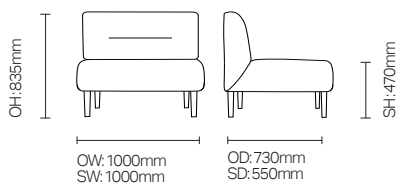

Oscos/RSOS01

Oscos features contemporary styling with minimalist aesthetic for larger reception and atrium areas

Standard Features

- Oscos single seat sofa
- Contemporary styling with minimalist aesthetic
- Ideal for larger reception and atrium areas
- Traditional carcass construction with multi density foam
- Fully upholstered
- Cast Aluminium frame

Optional Features

- RSOS02 Oscos 2 Seater Sofa
- 90 Degree and 120 degree corner modules available

DIMENSIONS

MODEL OPTIONS

RSOS01 Oscos Single Seat Sofa

RSOS02 Oscos 2 Seater Sofa