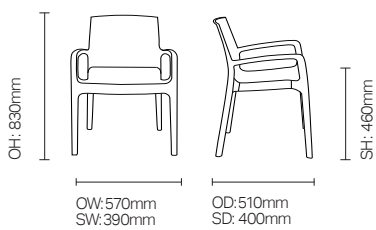

Luca/RSLU01

Luca is a multi-environment polyurethane armchair.

Standard Features

- Luca moulded armchair
- Tough, durable polyurethane utility chair
- Wipe clean for infection control
- Maximum load 110kg