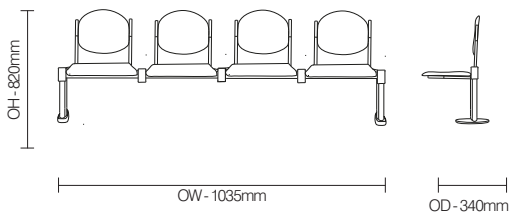

### Standard Features

- Tip up beam seating, 4 seats
- Longitudinal single piece beam
- Easy clean in line with infection management
- Laquered beech finish
- Floor fixed unit
- Maximum loads 160kg (25st)

## DIMENSIONS