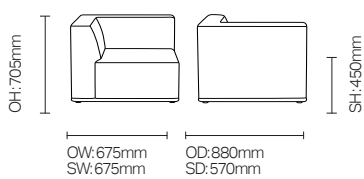

Brera/RSBR01

Brera, a low, modular seating collection boasts contemporary design, quality and utmost comfort.

Ideal for reception areas.

Standard Features

- Brera left hand modular corner unit
- Traditional carcase construction
- Tensioned seat support
- Seat to seat linking
- Plastic glides

Optional Features

- RSBR02 Brera Right Hand Corner Unit
- RSBR03 Brera unit chair
- RSBR04 Brera foot unit

DIMENSIONS

MODEL OPTIONS

RSBR01 Brera Left Hand Modular Corner Unit

RSBR02 Brera Right Hand Modular Corner Unit