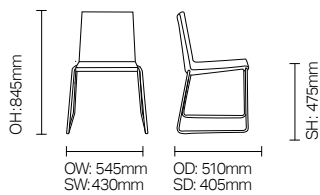

### Standard Features

- Moulded, contemporary stacking chair
- Smooth, wipe clean surfaces for infection management
- Easy clean Medipur™ anti-bacterial PU surfaces with anti-bacterial finish
- Stackable
- Maximum user weight 115kg (18st)

## DIMENSIONS