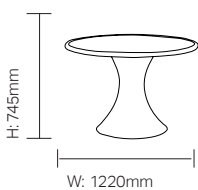

teal

Roku® Oyster 1220mm Table / RKTA02

Roku® Bedroom is a secure, extremely durable one-piece rotationally moulded collection for challenging environments.

Standard Features

- Smooth, high impact polyethylene, continuously moulded for maximum durability
- Stain-resistant, seamless and easy to clean for longevity and easy maintenance
- Smooth, round profile edges ensure enhanced safety and security
- Weighting options
- Extremely robust, heavy duty construction
- Table frame features heavy duty metal to metal mechanical connections
- Security screws
- Pick-resistant polyurethane
- 100% Recyclable material

Dimensions

Weight: 38Kg

Finish Options

Colour Options: