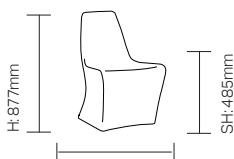

teal

Roku® Kimi / RKCH02

Roku® Bedroom is a secure, extremely durable one-piece rotationally moulded collection for challenging environments.

Standard Features

- Smooth, high impact polyethylene, continuously moulded for maximum durability
- Stain-resistant, seamless and easy to clean for longevity and easy maintenance
- Smooth, round profile edges ensure enhanced safety and security
- Weighting options
- Extremely robust, heavy duty construction
- Non removable nylon glides
- Floor fixing options
- Contract fabric options
- 100% Recyclable material

Dimensions

W: 605mm SW: 605mm
D: 700mm SD: 470mm

Standard weight: 15Kg
Additional weighting options available

Finish Options

Colour Options: