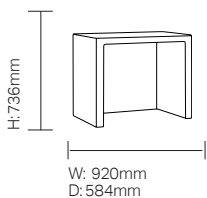

Dimensions