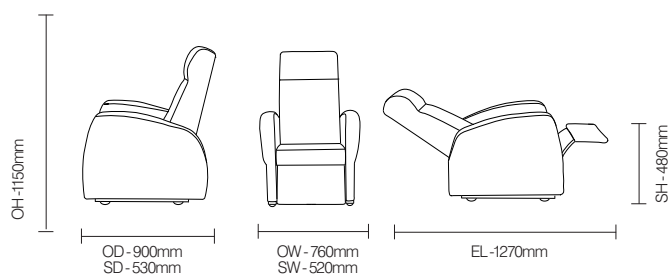

### Standard Features

- Electric Riser/Recliner
- Trendelenburg 195 degree recline angle (positions the head below the feet to relieve pressure and ease aching muscles and joints)
- Postural support with pressure management seat options
- Maximum load up to 160kg
- Four heavy duty lockable castors
- One piece arm border minimises number of seams for infection control

## DIMENSIONS