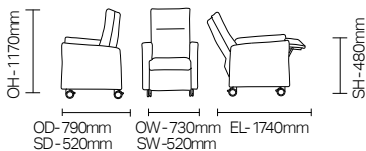

Optional Features

back options:

- Reflexion® pressure management seat
- Anti-pinch leg support seat

arm options:

- Fixed wide arms
- Removable wide arms (shown)
- Removable straight arms

back options:

- Tiled fibre comfort back with wings
- Tiled Reflexion® pressure back

DIMENSIONS

(add 100mm to overall width for wide arm option)

MODEL OPTIONS

Astra Galaxy 21

manual recliner, tilt-in-space REAG21
electric recliner, tilt-in-space REAG21E

Astra Galaxy 22

electric rise and recline, tilt-in-space REAG22