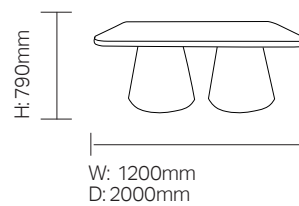

Technical Information

Dimensions:

TAPO01X

TAPO02X

TAPO03X

Finish Options

Wood Finishes:

3 R's