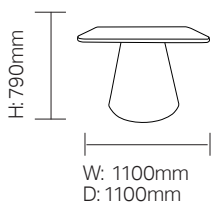

- Wipe clean top for infection control
- Soft radiused corners for added safety
- All fixings hidden
- Standard weighting 135kg

Optional Features

- Wood and upholstery options
- Kydex® Top option - Grey or White

Technical Information

Dimensions:

TAPO01X

TAPO02X

TAPO03X

Finish Options

Wood Finishes:

3 R's