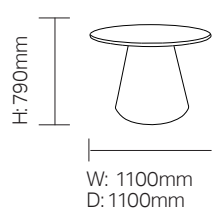

- Wipe clean top for infection control
- Soft radiused corners for added safety
- All fixings hidden
- Standard weighting 135kg

Optional Features

- Wood and upholstery options
- Kydex® Top option - Grey or White

Technical Information

Dimensions:

TAPO01X

TAPO02X

TAPO03X

Finish Options

Wood Finishes:

3 R's