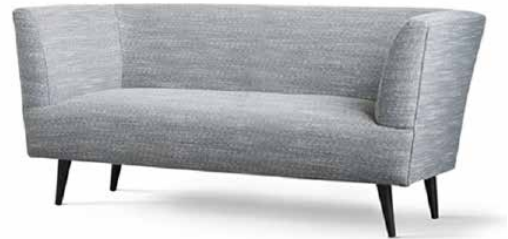

teal

Orla / SSOR03

3 Seater Sofa

With its distinctive silhouette and retro-inspired look, Orla features a domed seat cushion with comfort foam for use in lounge, bar, activity or corridor spaces.

Standard Features

- Supportive-sit sprung seat for extra comfort
- Stylish design with tapered leg shape
- Available with armchair, 2 and 3 seater sofa options

Optional Features

- Leg wood stain options

Dimensions

Finish Options