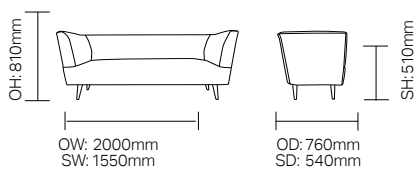

teal

Orla / SSOR03

3 Seater Sofa

With its distinctive silhouette and retro-inspired look, Orla features a domed seat cushion with comfort foam for use in lounge, bar, activity or corridor spaces.

Standard Features

- Supportive-sit sprung seat for extra comfort
- Stylish design with tapered leg shape
- Available with armchair, 2 and 3 seater sofa options

Optional Features

- Leg wood stain options

Dimensions

Finish Options