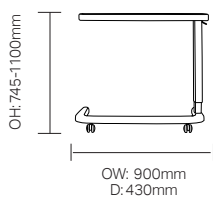

teal

Infiniti / OBIN03

Infiniti overbed table with sleek, sturdy design, horseshoe base and infection control features.

Standard Features

- Overbed table with tilt top, White KYDEX® or Natural Beech top, contoured to stop spills
- Smooth surfaces for infection control
- Smooth gas assisted rise and fall column with anti-entrapment feature
- Horseshoe base - allows usage around a chair or over a bed
- High quality cast base with anti-bacterial finish and smooth, sealed underside
- Non marking twin wheel castors allow easy repositioning

Optional Features

- Locking castors
- White or grey column and KYDEX® or Natural Beech vinyl wrap top options

Dimensions

FINISH OPTIONS

White or Grey column
White, Grey KYDEX® top or
Natural Beech top