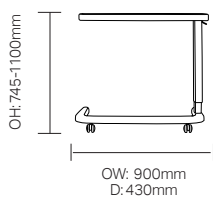

teal

Infiniti / OBIN03

Infiniti overbed table with sleek, sturdy design, horseshoe base and infection control features.

Standard Features

- Overbed table with tilt top, White KYDEX® or Natural Beech top, contoured to stop spills
- Smooth surfaces for infection control
- Smooth gas assisted rise and fall column with anti-entrapment feature
- Horseshoe base - allows usage around a chair or over a bed
- High quality cast base with anti-bacterial finish and smooth, sealed underside
- Non marking twin wheel castors allow easy repositioning

Optional Features

- Locking castors
- White or grey column and KYDEX® or Natural Beech vinyl wrap top options

Dimensions

FINISH OPTIONS

White or Grey column
White KYDEX® top or
Natural Beech top