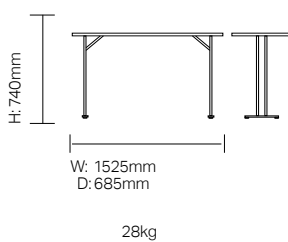

### Standard Features

- Rectangular folding table
- A space saving solution to suit a variety of environments
- Soft, radiused corners for added safety
- Easy clean, scratch and heat resistant 25mm laminate top
- Wheelchair friendly heights Choice of leg shapes and underframe options Square, rectangular and circular top style options in a variety of sizes
- Bullnose safety edges with Medicote™ anti-bacterial lacquer

## Dimensions