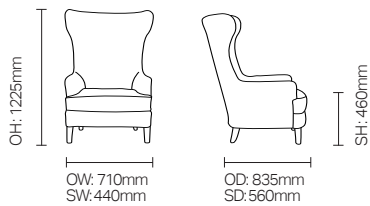

Optional Features

- Wood stain options
- Piping
- Buttons
- Upholstery available in a wide range of fabrics and vinyls
- Pressure relief cushion option