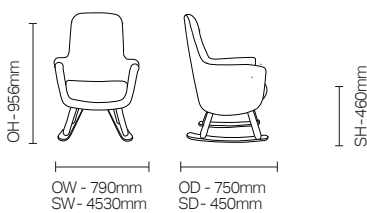

Optional Features

- Available in a wide range of fabrics and vinyls
- Orb shaped handgrips
- Mid and high back armchair options

Performance Standards

- BS EN 15373:2007 Test Level 3
- BS SEN 1022: 2005

DIMENSIONS