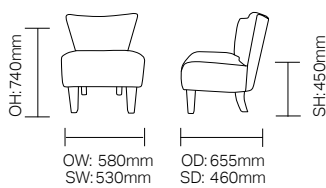

Dimensions